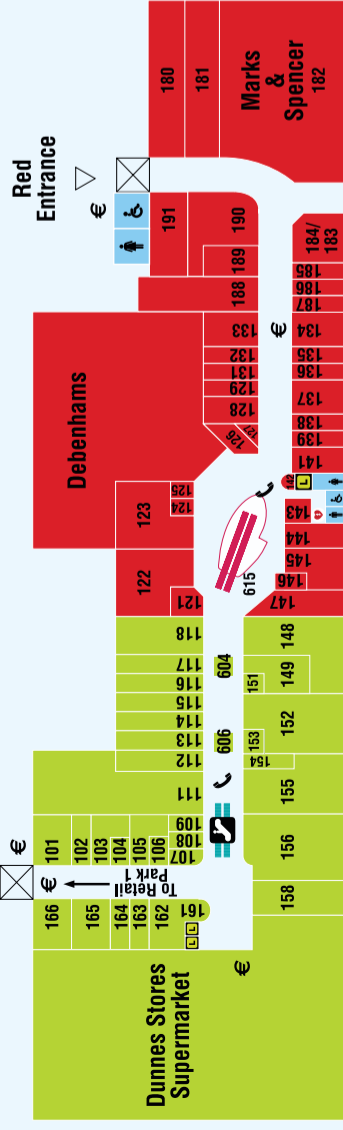

Retail Park 3

Level 2

Unit No.	Unit	Unit No.	Unit	Unit No.	Unit	Unit No.	Unit
428	53° North	127	Boost	415	DID Electrical	253	Ginzing
180	alwear	148/314	Boots	152	Diesel	103	Gleasons Butcher
113	Aldo	251/2	Bradleys Pharmacy	225	Diffneys	244	H-Samuel
324/5	An Post	181	BT2	331	Doctors Surgery	158	Harry Corry
261	Argento	302	Burgerking	201	Dorothy Perkins	421	Harvey Norman
307	Argos	202	Burton Menswear		Draiocht	106	Herb & Acupuncture
422	At Home with Clerys	185	Butlers Chocolate Café		Dunnes Stores	238	H&M
419	Atlantic Homecare	139	Camera Centre	155/241	Eason	222	HMV
146	Auntie Anne's Pretzels	236	Carl Scarpa	166	EBS Building Society	121	Holland & Barrett
108	B Cool Gadgets	405	Carpet Right	187	Ecco	406	Home Focus at Hickeys
217	Bagel Factory	243	Carphone Warehouse	311	Eddie Rockets	418	Home Store and More
230	BB's Coffee & Muffins	116	Champion Sports	412	Elverys	129	Imaginarium
456	Banana Tree	233	Claire's Accessories	183/4	Ernest Jones	417	Inspiring Ideas
147	Barratts	208	Clarks Shoes	105	€uro2	304	Jack + Jones
142	Belle Fleur	332	Conway Solicitors	203	Evans	189	JD Sports
257	Berkoff	126	Counter Propaganda	207	Fields Jewellers	403	JB Sport
188	Bershka	200	Crèche	242	Foot Locker	136	John Cassidy Travel
186	Bertoni	327	Credit Union	190	French Connection	223	Josef
229	Bests Menswear	124	Crystal Jewellers	606	Friends Ice-Cream	247	Kay's Café
115	Birthdays	402/156	Currys	112	Game	122	Kay's Food Hall
231	Body Shop		Dante	117	GameStop	245	Legends of Sport
133	Bon News/ Bon Coffee		Debenhams	249	Games Workshop		Leisureplex
141	Books Unlimited	329	Dentist	268	Gifts Remembered		Library