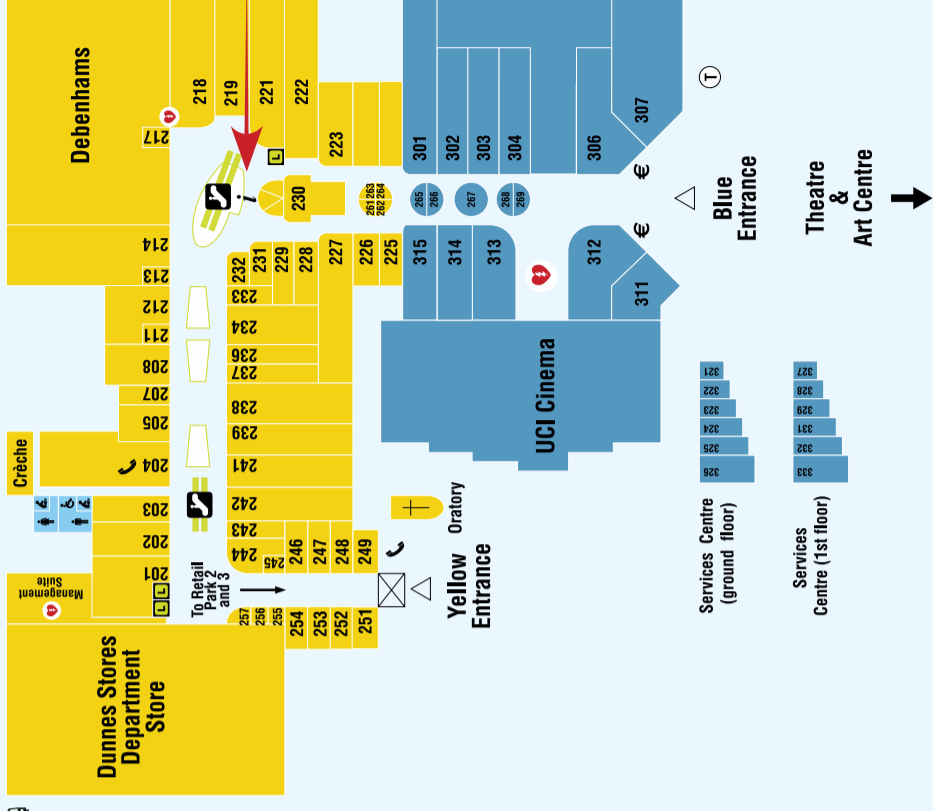

Retail Park 2

Legend

- Customer Service Desk
- Male Toilets
- Female Toilets
- Disabled Toilets
- Baby Changing &/or Feeding Facilities
- Escalators
- Telephone
- ATM
- Lift
- Public Access Defibrillators
- Oratory
- Bus Terminal
- Taxi Rank