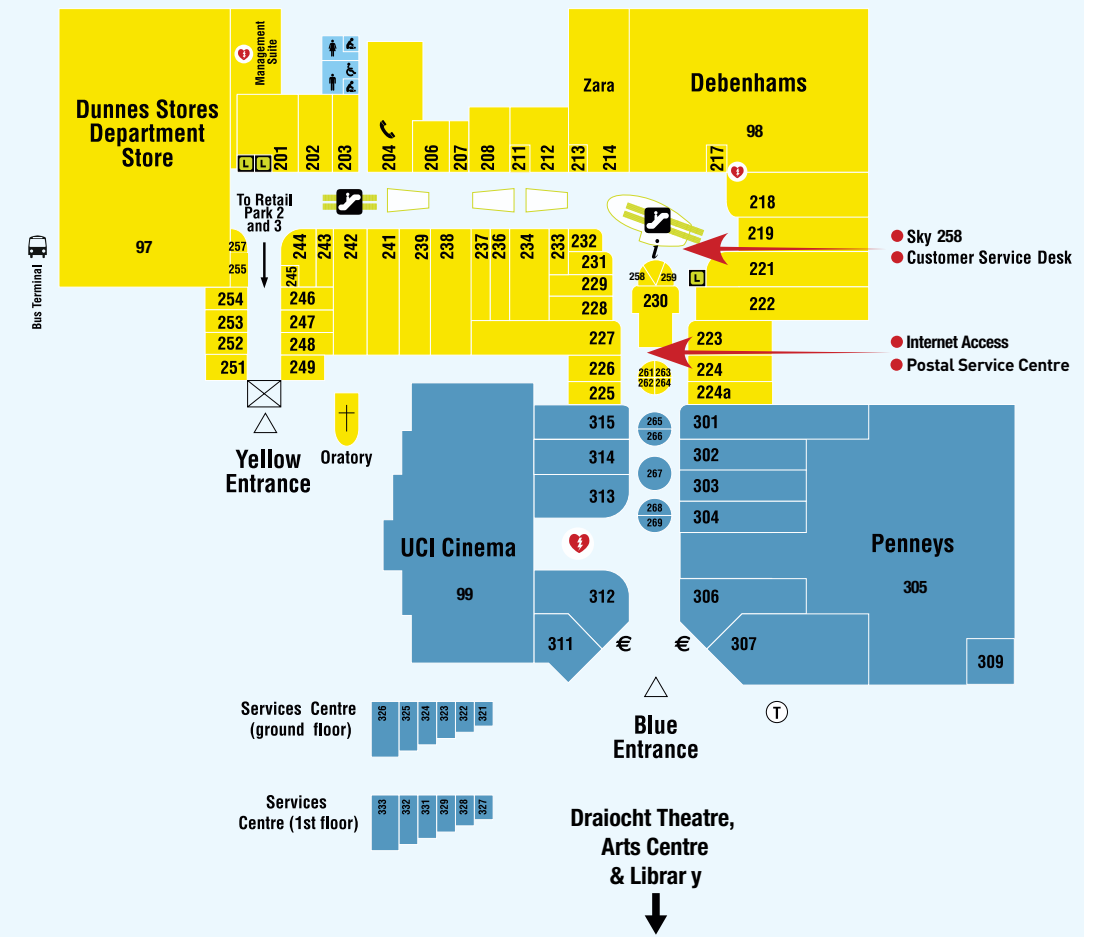

Unit	Unit No	Unit	Unit No	Unit	Unit No	Unit	Unit No	Unit	Unit No	Unit	Unit No	Unit	Unit No		
3 Store	143	BT2	181	Dawson Barbers	245	GameStop	117	Kay's Foodhall	122	Name It	114	River Island	301	Tony Quinn Health Store	266
53 Degrees North	428	Build-A-Bear Workshop	145	Debenhams	98	Gifts Remembered	268	Leisureplex		Newbridge Silverware	213	Rosso's Barbers	321	Topman	219
Aldo	113	Burger King	312	Dental Surgery	329	Ginzeng	253	Lexi Blu Gift Shop	108	Newsagent Bon News	141	Rubens Hair Design	131	Topshop	221
An Post	324	Burton Menswear	202	Diesel	152	Gleeson & Sons	103	Library		Newsagent Tom Stanley	104/256	Schuh	153	Tower Jewellers	154
Argento	261	Butlers Chocolate Café	185	Diffneys	225	Green Stock Interflora	141	Lifestyle Sports	144/427	Newsagent Tom Stanley Kiosk	263	Shoe Zone	212	UCI Cinema	99
Argos	307	Café Revive	182	Doctors Surgery	331	H&M	238	Mairead O'Leary	246	O'Briens Off Licence	101	Simply Clean Dry Cleaners	248	Veritas	309
At Home with Clerys	422	Café Revive	182	Dorothy Perkins	201	H.Samuel	244	Mamas & Papas	411	O'Briens Sandwich Bar	161	Sky	258	Vero Moda	303
Atlantic Homecare	419	Camera Centre	139	Dunnes Stores	97	Harry Corry Interiors	158	Mannings Bakery	107	O2 Experience	191	Smyth's Toys	424	Vision Express	118
Auntie Anne's Pretzels	146	Captain Americas	410	Draiocht		Harvey Norman	421	Maple Moose	615	Oasis	302	Starbucks	137/409	Vodafone	133
Alwear	180	Card Shop	138	E Mobile	164	Herb & Acupuncture	106	Maplin Electronics	413	Oratory	334	Subway	322	Wagamama	410
Bagel Factory	217	Carl Scarpa	236	Eason	155/241	HMV	222	Marks & Spencer	182	Paddy Powers Bookmakers	454	Sunglass Hut	269	Wallis	218
Banana Tree	456	Carphone Warehouse	243	EBS	166	Holland & Barrett	121	McCabes Pharmacy	165	Pamela Scott	227	Swarovski	239	Warehouse	237
Barratts	147	Cassidy Travel	136	Ecco	187	Home Focus at Hickeys	406	McDonalds	306	Pandora	132	Sweet Factory	B	Watch Shop	109
BB's Coffee & Muffins	230	Champion Sports	115/116	Eddie Rockets	311	Home Store and More	418	McDonalds Drive Thru	451	Peat's World of Electronics	151	TGI Fridays	455	Xtravision	452
Belle Fleurs	142	Claire's Accessories	233	Elverys	412	Home World	416	McGuirks Golf	404	Penneys	305	The Body Shop	231	Zara	214
Berkoff	257	Clark's Shoes	208	Ernest Jones	183	Imaginarium	129	Meteor	255	Perfume Shop	232	The Health Store	102	Zumo Juice Bar	262
Bershka	188	Community Credit Union	327	€uroGiant	105	Inglot	126	Millets	149	Permanent TSB	134	Thorntons Chocolate	211		
Bertoni	186	Conway Solicitors	332	Fields	207	Inspiring Ideas	417	Ming Court Chinese	453	Peter Mark	228	Tierneys Gift Shop	128		
Bests Menswear	229	Crystal Jewellers	124	Footlocker	242	Jack & Jones	304	Miss Selfridge	219	Peter Mark X-Pert Colour	163	Timberland	203		
Boost	127	Currys/PC World	407	French Connection	190	JD Sports	189	Mooch	259	Phoenix 92.5 FM	333	Time Piece Restaurant	97		
Boots	148/314	Currys	156	Friends Ice Cream	A	JJB Sport	403	Mothercare	123	Pizza Hut	313	TK Maxx	425		
Bradleys Pharmacy	251/2	DID Electrical	415	Game	112	Josef	223	Mr Price	111	Pumpkin Patch	234	Tom Tailor	205		
Brow Bar Inc	267	Dantes Restaurant	-			Kay's Cafe	247	Nail & Beauty Bar	323	Republic	204				