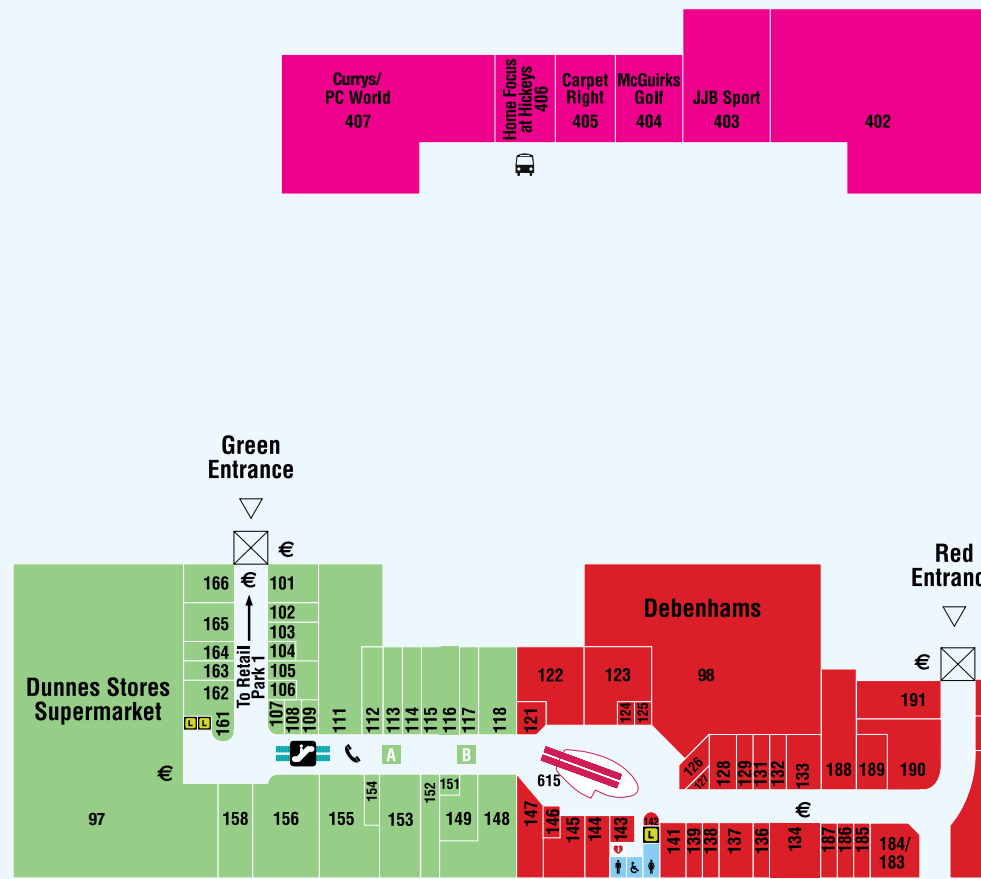

Level 1

Level 2

Retail Park I

Retail Park 2

Legend

- Customer Service Desk
- Male Toilets
- Female Toilets
- Disabled Toilets
- Baby Changing &/or Feeding Facilities
- Escalators
- Telephone
- ATM
- Lift
- Public Access Defibrillators
- Oratory
- Bus Terminal
- Taxi Rank