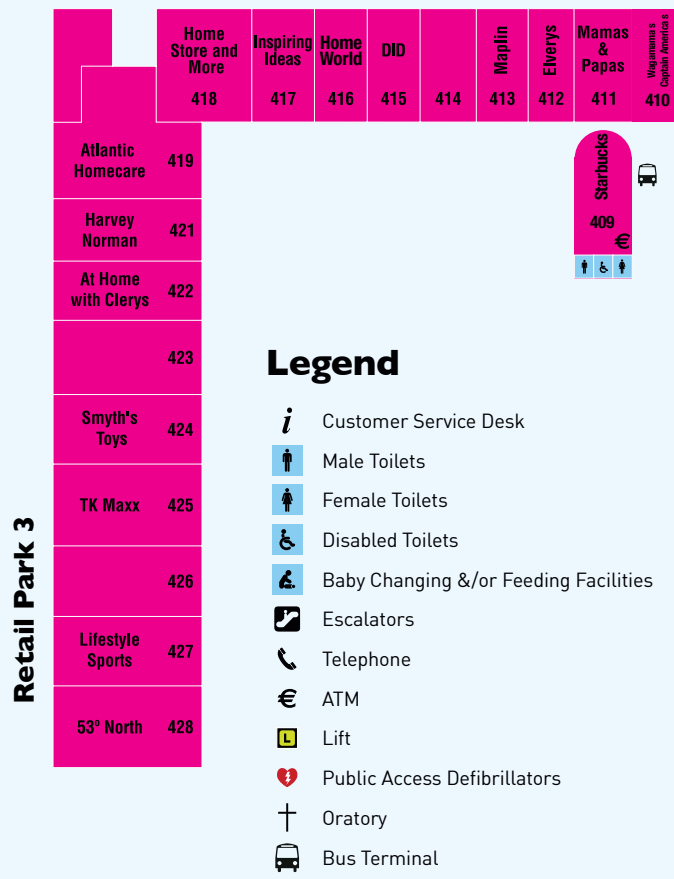

Retail Park 2

Legend

- Customer Service Desk
- Male Toilets
- Female Toilets
- Disabled Toilets
- Baby Changing &/or Feeding Facilities
- Escalators
- Telephone
- ATM
- Lift
- Public Access Defibrillators
- Oratory
- Bus Terminal
- Taxi Rank